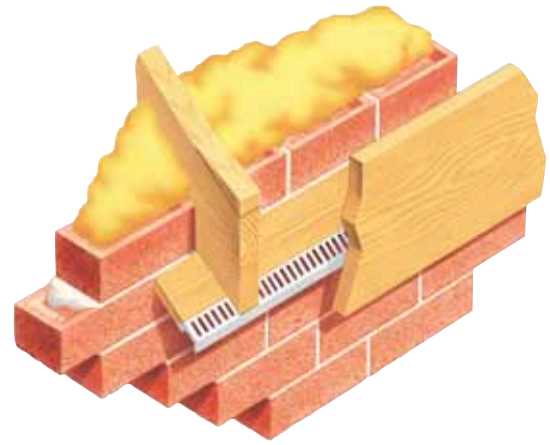

# Ventilation via the Soffit

- 1 RASV
- 2 Type SSV
- 3 Type SSV-RU
- 4 Type SSV-15
- 5 Type SV-GP
- 6 Type USV

### Reversible Angled Doffit Ventilator

- Reversible profile for sloping soffits
- Integral insect screening
- Self coloured - corrosion proof
- Easy regulation compliance

PRODUCT NAME	Type RASV Reversible Angled Soffit Ventilator
SIZE	2400 x 60mm
FREE AIRFLOW RATING	10,000mm <sup>2</sup> per running metre pitches above 15°
COLOUR	White Black Brown
MATERIAL	PVCU
OBSERVATIONS	Invert to use at top or bottom of sloping soffit